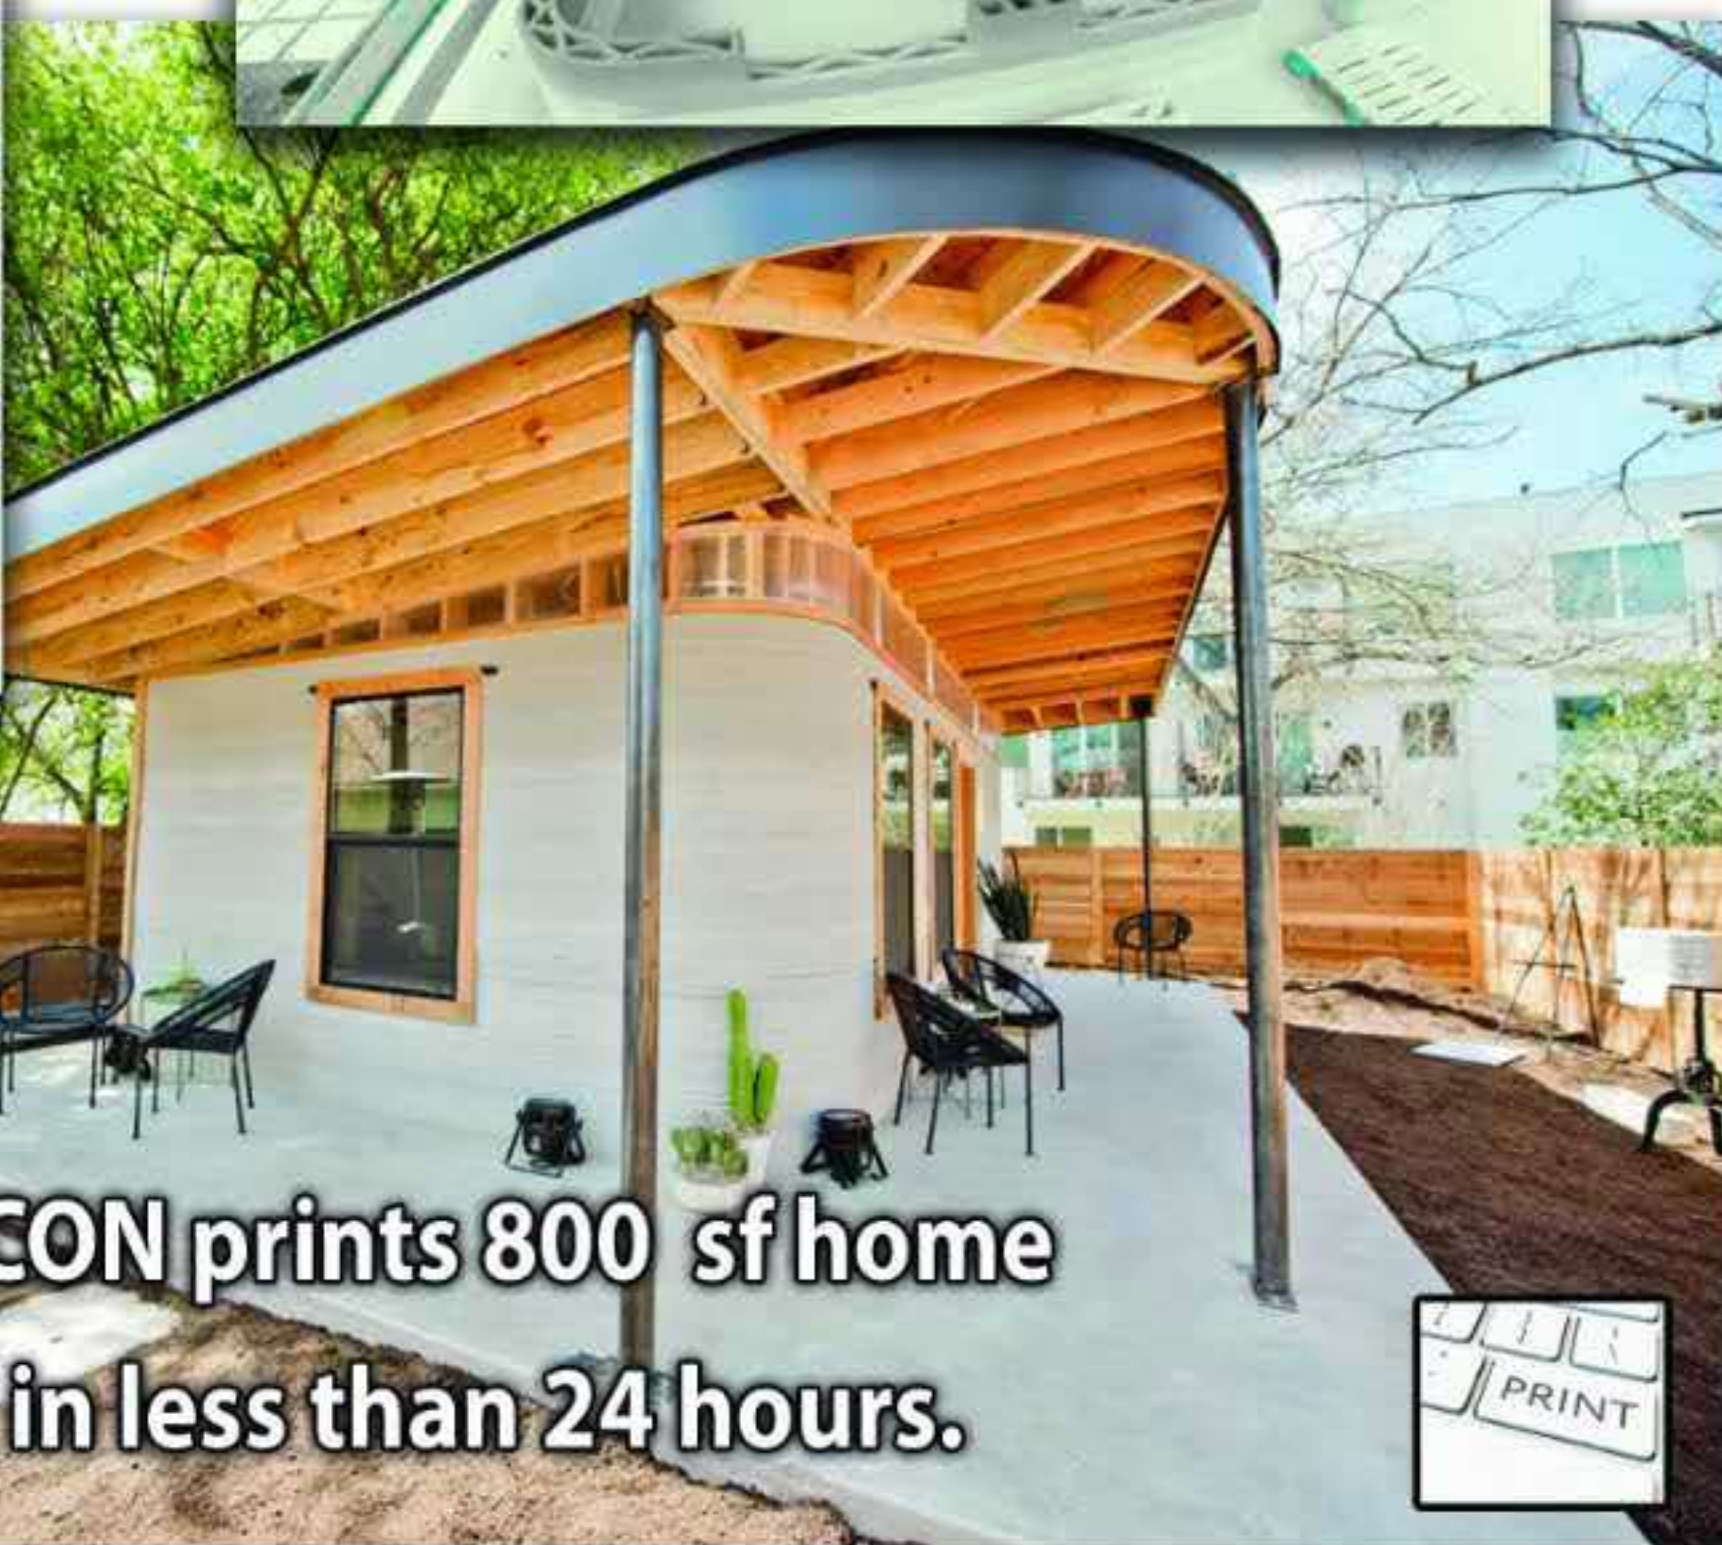

HOMES

SAVE 70% TIME & MATERIAL

ICON prints 800 sf home
in less than 24 hours.